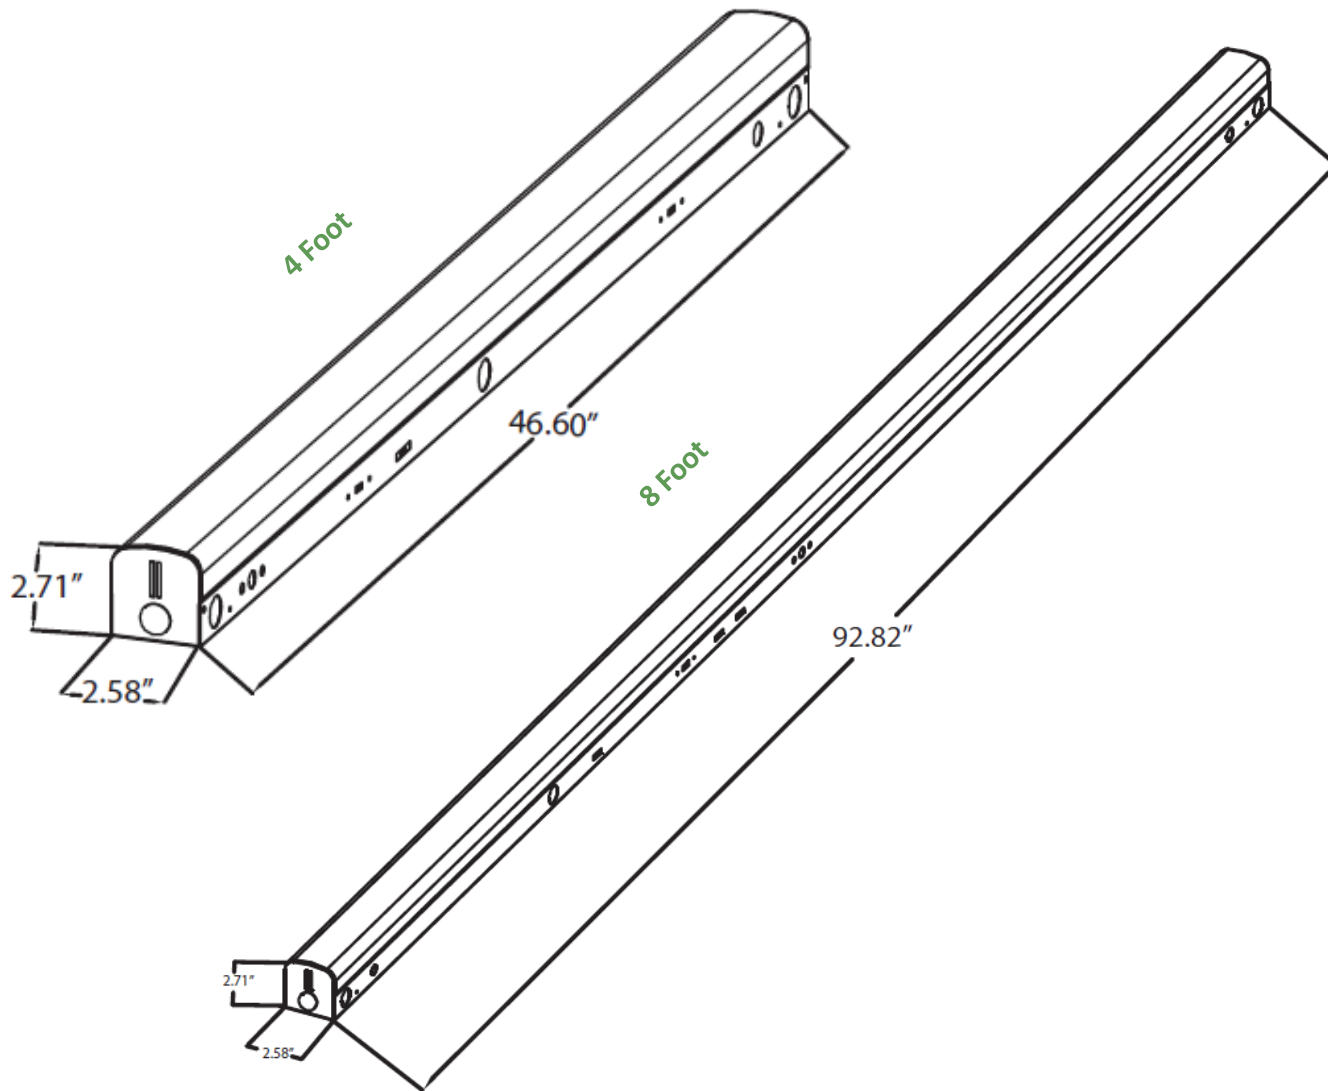

LED LOC-SL Multi Watt Multi CCT Strip Light Series

FEATURES

- Default Wattage is the highest wattage:
 - 4 Foot – 44W
 - 8 Foot – 90W
- Default CCT: 5,000K
- Linkable:
 - 4 Foot – up to 20 pieces
 - 8 Foot – up to 10 pieces
- 50,000 hours lifetime

Series	Size	4FT Wattage	8FT Wattage	Color Temperature	Dimming	Material
LOC-SL	4FT = 4 foot	22W	48W	3500K	Dimmable	F = Frosted Lens
	8FT = 8 foot	28W	68W	4000K		
		36W	90W	5000K		
		44W				

MEASUREMENTS